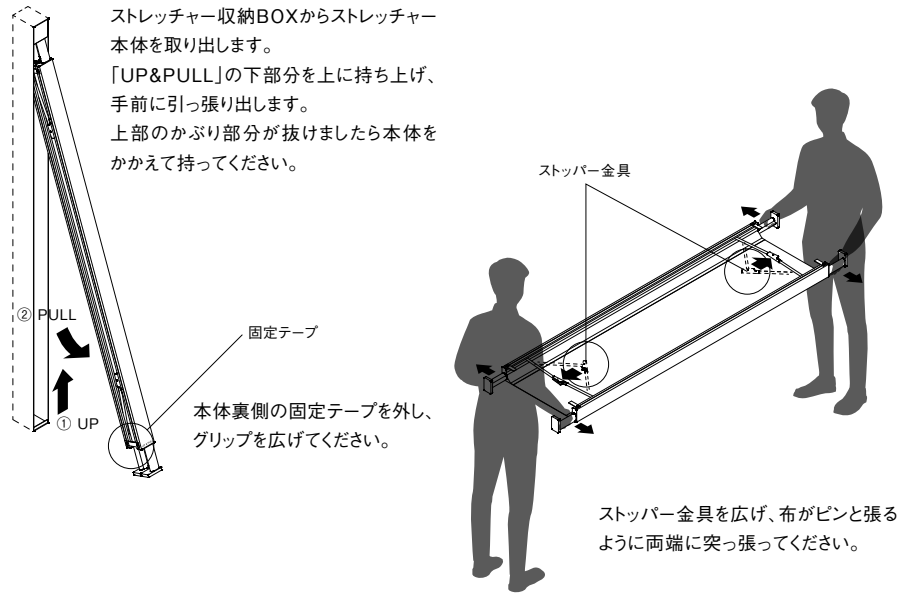

ご使用方法

UAB-690 pat.p

UAB-690-01-PWH ¥138,000 (税込¥151,800)

スリム枠タイプ Slim frame type

UAB-690-02-PWH ¥138,000 (税込¥151,800)

フランジ枠タイプ Flange frame type

アルミ ポーラルホワイトペイント
+ポリエステル
Aluminum, Baked Finish, Polar White
& Polyester

- ■収納ボックス:スチール(t1.6) ポーラルホワイトペイント
  Storage Box: Steel (t1.6), Baked Finish, Polar White
- ■抗菌対応のカスタムメイドも承ります。詳しくはお問い合わせください。
  Orders are accepted for custom-made antibacterial products.
  Please contact us for details.
- ■耐荷重 100kg
  Load Limit